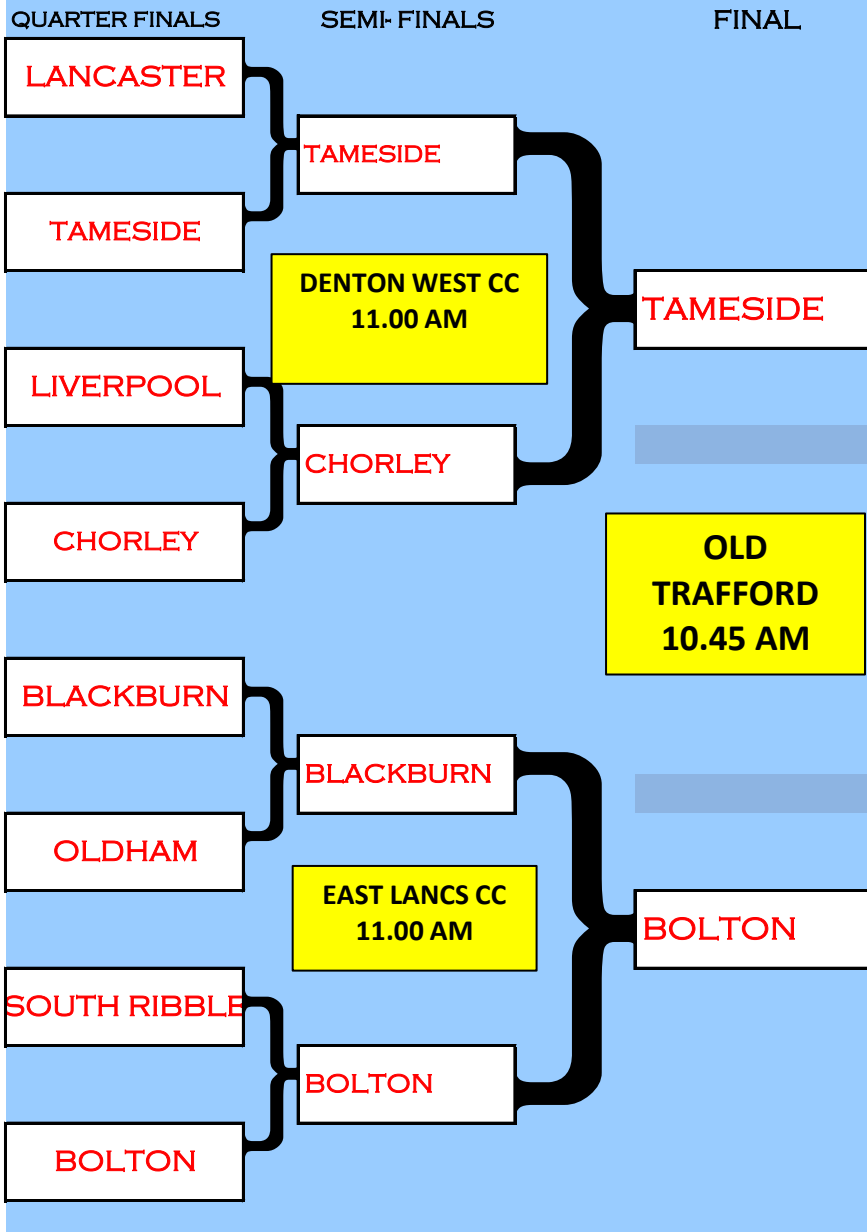

LANCASHIRE SCHOOLS CRICKET ASSOCIATION

AINSWORTH TROPHY (U15) - 2010

SEMI-FINALS - WEDNESDAY AUGUST 25TH

FINAL - SATURDAY SEPTEMBER 18TH

LCCC, OLD TRAFFORD, MANCHESTER